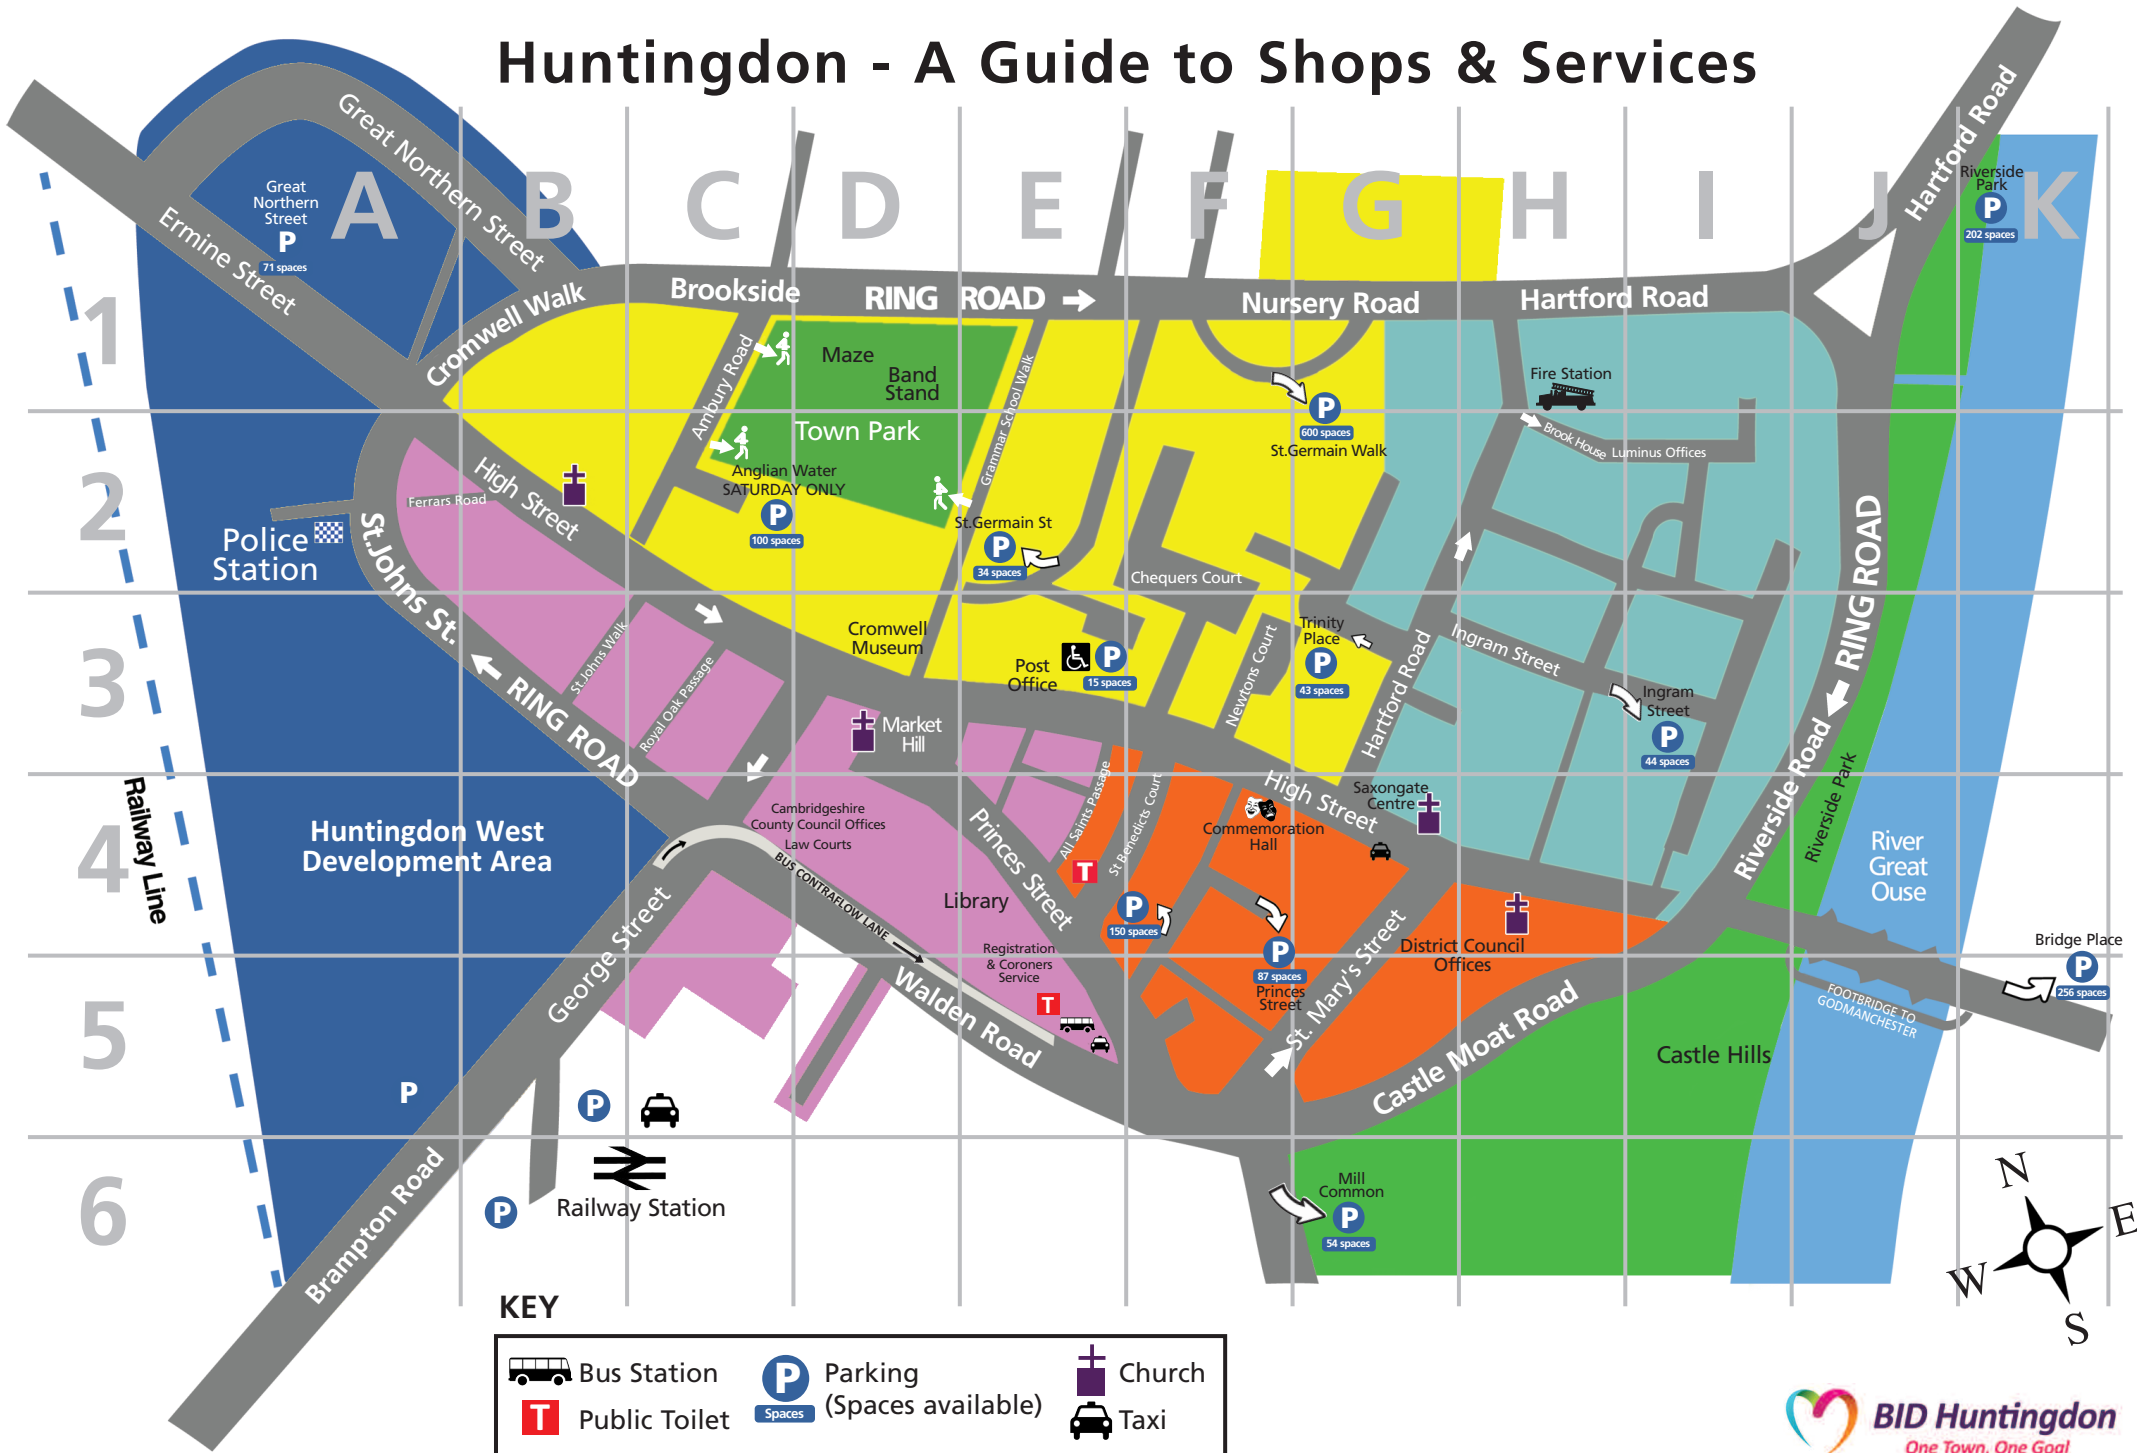

Huntingdon - A Guide to Shops & Services

Arts, Music, Travel & Leisure

- J4 Asla Travel Group
- F4 Commemoration Hall
- D3 Cromwell Museum
- G4 Hunts Community Radio
- F3 Ladbrookes
- F4 Premier Travel
- E4 S & D Bookmakers
- J4 Select Travel Service
- F3 Simply Music
- E4 Snooker Centre
- C3 Space Gallery
- F3 Thomas Cook – High St
- D3 William Hill – High St
- F3 William Hill – Newtons Ct

Churches

- D3 All Saints' Church
- B2 Hunts Community Church
- H4 Methodist Church
- G4 St. Mary's Church

Cafes, Restaurants, Pubs, Hotels

- G4 Alex's
- G4 Barney's Place
- A1 Bongo Raj
- F3 Bunters
- E5 Bus Station Café
- F3 Cafe du Gallery
- F4 Costa Coffee
- G3 Chill Bite
- G3 Cromwells Bar Cafe
- D3 Dominos Pizza
- H4 Great Wall Chinese
- F3 Greggs the Bakers
- A2 Hodsons Fish & Chips
- A1 Lee Wong Takeaway
- E4 Library Café
- F3 Local Cafe
- F3 Ocean House Chinese
- D3 Pizza Express
- F3 Pizza Town
- G4 Platters Sandwich Bar
- H4 Prima Restaurant
- D3 Rosamunds
- F1 Sainsbury's Café
- H4 Samuel Pepys PH
- E4 Southern Fried Chicken
- F3 Starbucks Coffee
- F3 Subway
- B2 The Darjeeling
- C3 The George Hotel
- E4 The Market Inn PH
- I5 The Old Bridge Hotel
- A1 The Territorial Inn PH
- G4 The Three Tuns PH
- I2 The Victoria PH